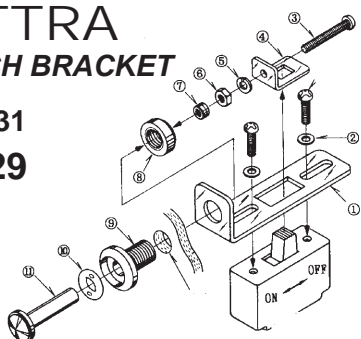

TET6253 $9.95

**TETRA
SWITCH BRACKET**

**TET5231
$8.29**

**FUEL NOZZLE
w/ FILTER**